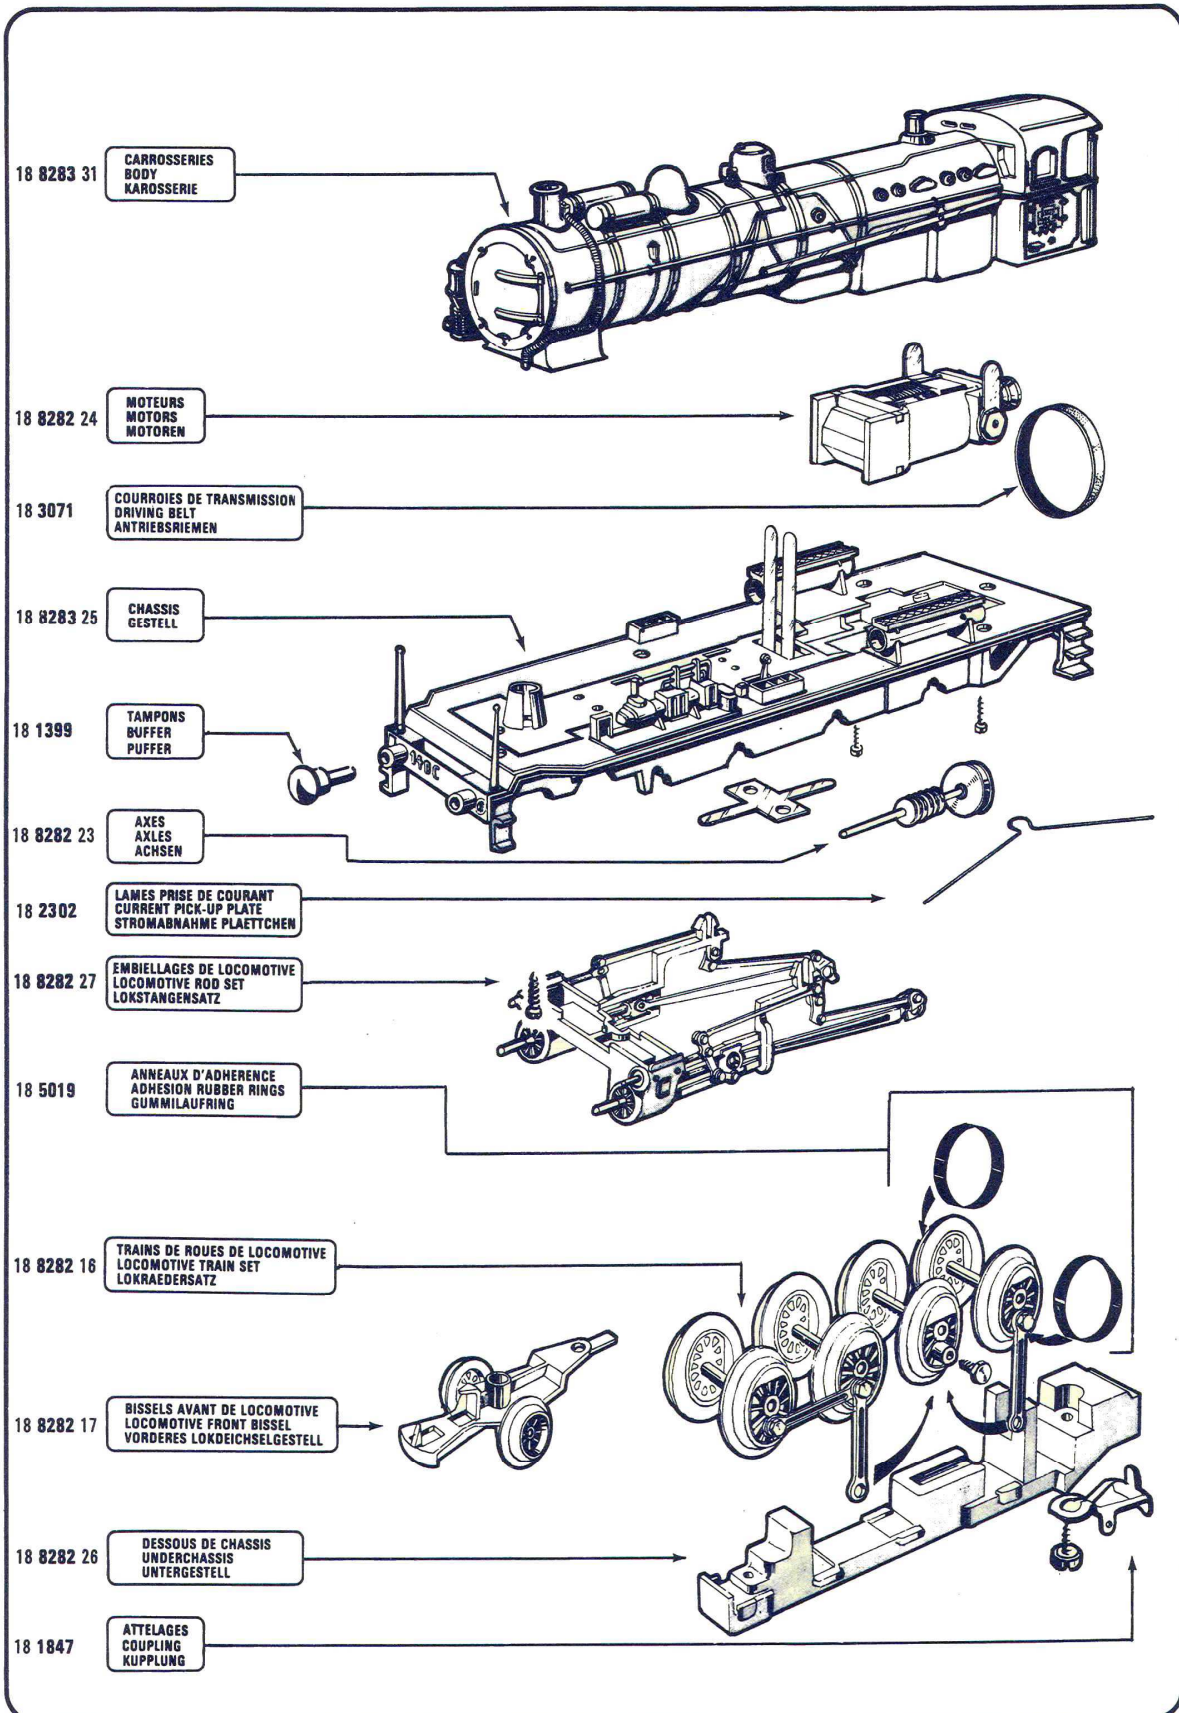

140 C type "CONSOLIDATION EST"
2-8-0 C "CONSOLIDATION EAST" type
140 C typ "CONSOLIDATION OST"

8283

18 C TENDER 140 C OUEST
18 C TENDER 2-8-0 C WEST
18 C TENDER 140 C WEST

8282

18 8282 43

CARROSSERIES DE TENDER
TENDER BODY
TENDERKAROSSERIE

18 1399

TAMPONS
BUFFER
PUFFER

18 8282 48

BOGIES ARRIERE DU TENDER
REAR BOGIE FOR TENDER
HINDERES DRENGESTELL FUER TENDER

18 8282 47

BOGIES AVANT DE TENDER
FRONT BOGIE FOR TENDER
VORDERES DRENGESTELL FUER TENDER